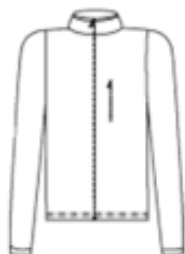

DESCRIPTION	COLOR	SIZE	PRICE
Ladies / Girl's Jackets		(CIRCLE ONE)	(CIRCLE ONE)
#4481 Mondor	Black	Child 6x-7	95.00
		Child 8-10	95.00
		Child 12-14	95.00
		Youth/Junior	95.00
		Adult Small	105.00
		Adult Medium	105.00
		Adult Large	105.00
		Adult Extra Lg	105.00
Men's / Boy's Jackets			
#4481 Mondor	Black	Child 6x-7	95.00
		Child 8-10	95.00
		Child 12-14	95.00
		Youth/Junior	95.00
		Adult Small	105.00
		Adult Medium	105.00
		Adult Large	105.00

TOTAL DUE: \$ _____

PAID WITH: CHECK # _____ CASH

RECEIVED BY: _____ DATE: _____

GIRLS/LADIES

MO4481C - MONDOR ZIP FRONT JACKET

ZIP FRONT JACKET: Light, soft, warm Polartec Power Stretch with a mock turtleneck stretches for a close, comfortable fit. It transports moisture from your body to the fabric's surface, keeping the skater dry and comfortable. Sizes: I(6x-7),M(8-10),L(12-14).
Colors: Black.

Mondor 4725 Men's & Boy's Jacket

The Mondor men's jacket has a zippered breast pocket and is made of 89% polyester and 11% lycra-spandex

In stock in the colors/sizes shown, subject to prior sale. Adult sizes +\$14.50 [Click here for Men and Boys Size Chart.](#)